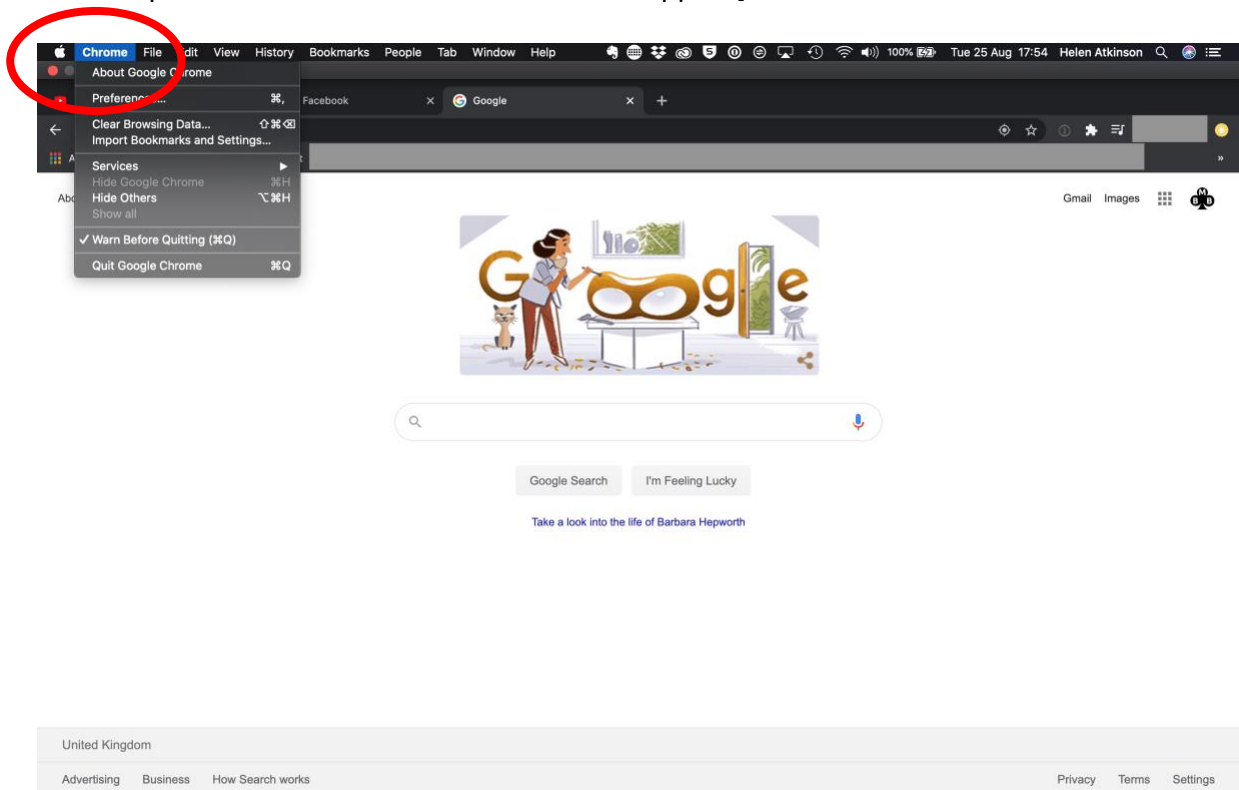

GOOGLE CHROME BROWSER on an APPLE MAC COMPUTER

HOW TO CLEAR THE CACHE:

3/ Select 'Chrome' from the top menu bar [if you can't see the menu bar, hover your cursor at the top of the screen and this will menu bar appear]

4/ Select 'Clear Browsing Data...'