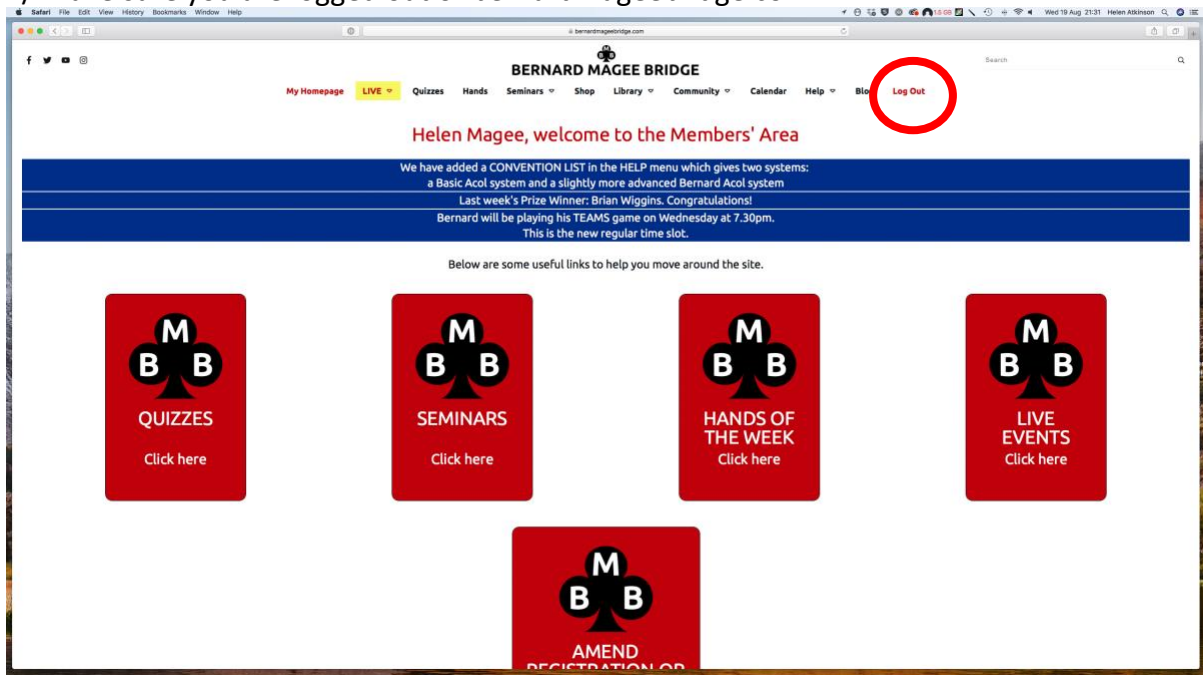

GOOGLE CHROME BROWSER on an APPLE MAC COMPUTER

HOW TO CLEAR THE CACHE:

3/ Select 'Chrome' from the top menu bar [if you can't see the menu bar, hover your cursor at the top of the screen and this will menu bar appear]