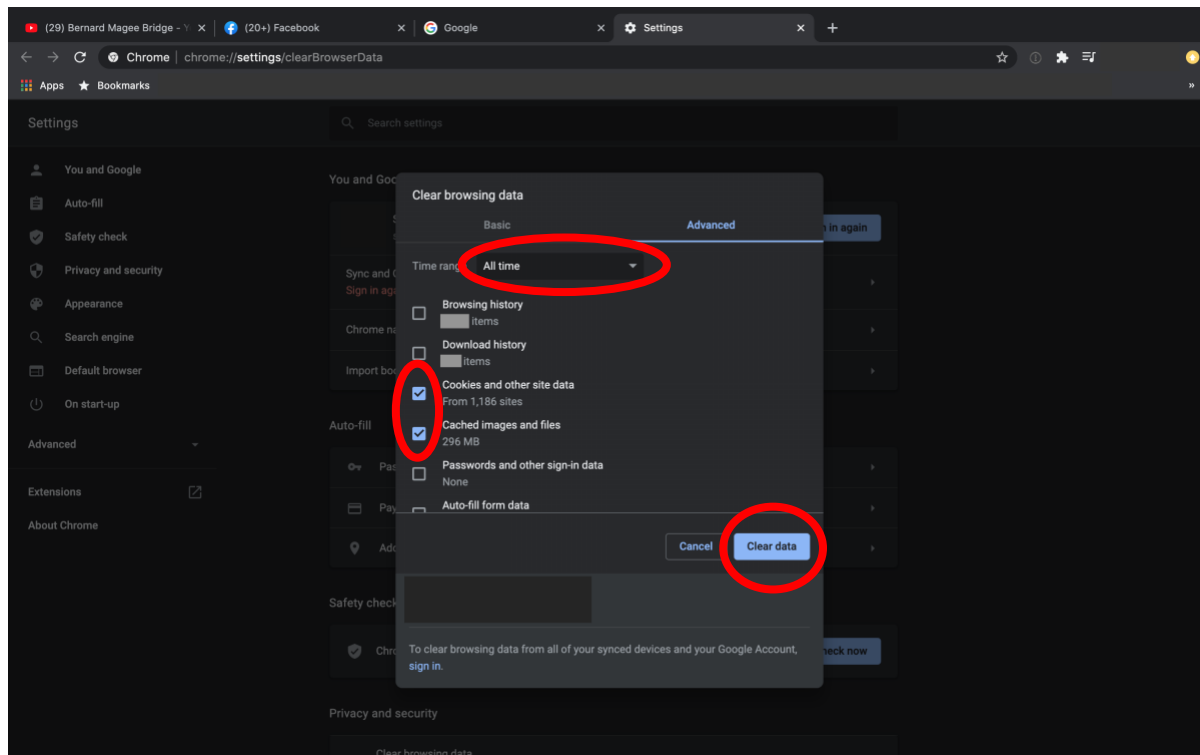

GOOGLE CHROME BROWSER on an APPLE MAC COMPUTER

HOW TO CLEAR THE CACHE:

5/ Select the 'Time range' to clear – All time

6/ Select 'Cookies and other site data' & 'Cached Images and files'

7/ Now press 'Clear data' and wait for the 'Cookies' and 'Cache' to clear

8/ Open up the bernardmageebridge.com website page

9/ Click 'OK' in the black bar at the bottom of the screen to 'Enable Cookies' – otherwise your access to material on the BMB site may be limited