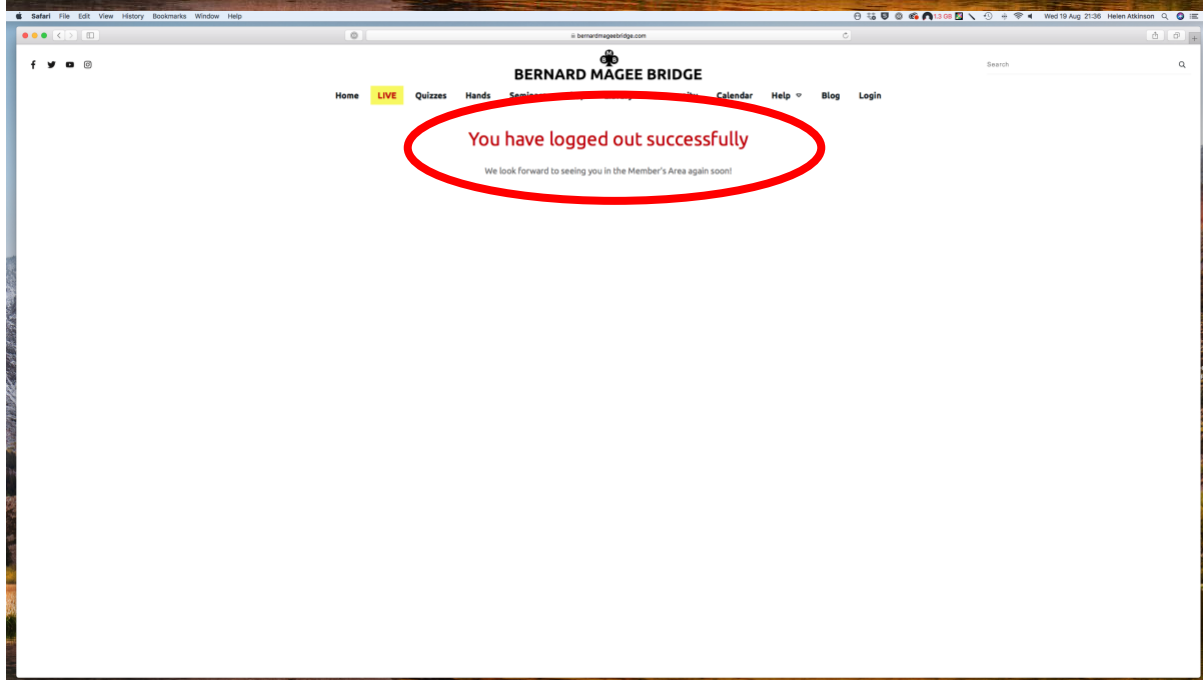

GOOGLE CHROME BROWSER on an APPLE MAC COMPUTER

HOW TO CLEAR THE CACHE:

1/ Open Google Chrome

GOOGLE CHROME BROWSER on an APPLE MAC COMPUTER

HOW TO CLEAR THE CACHE:

2/ Make sure you are logged out of bernardmageebridge.com