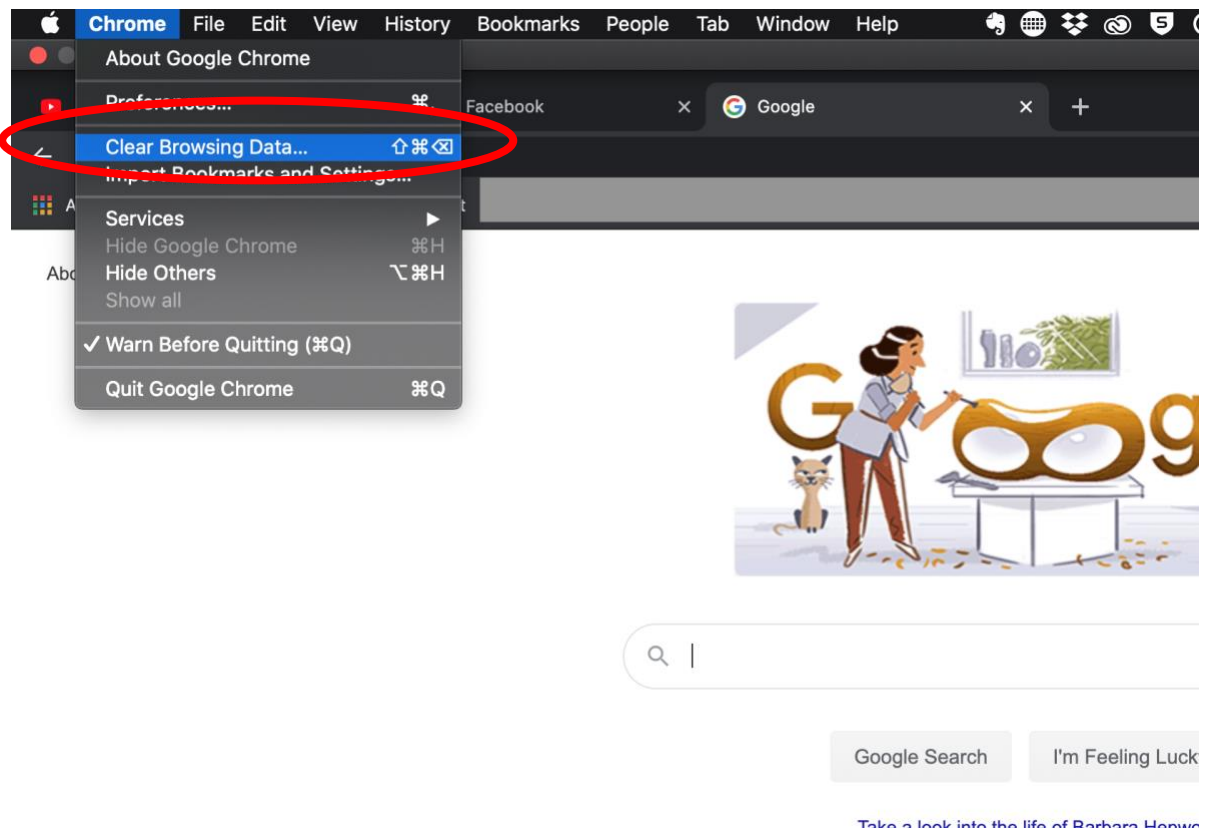

GOOGLE CHROME BROWSER on an APPLE MAC COMPUTER

HOW TO CLEAR THE CACHE: