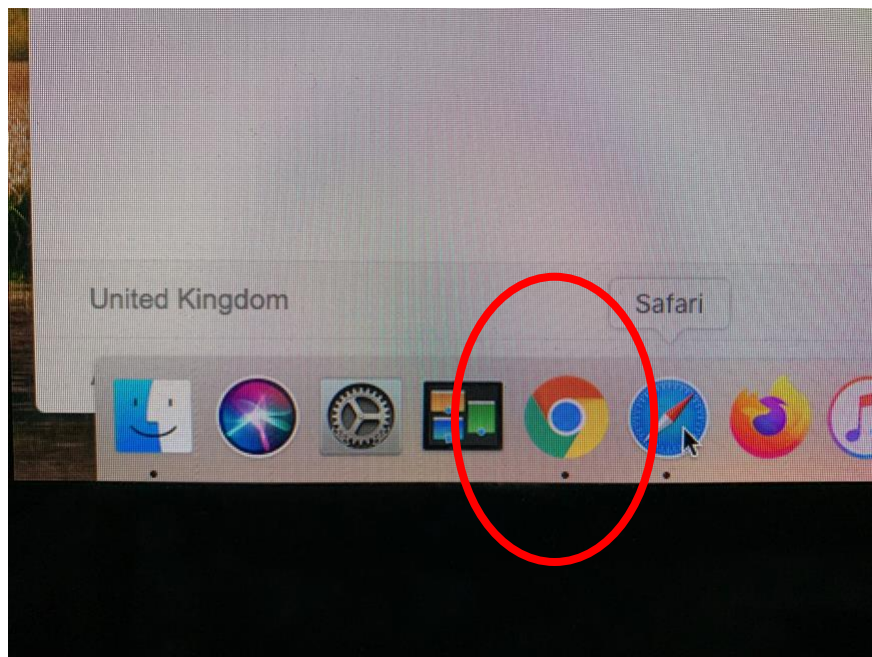

GOOGLE CHROME BROWSER on an APPLE MAC COMPUTER

HOW TO CLEAR THE CACHE:

1/ Open Google Chrome